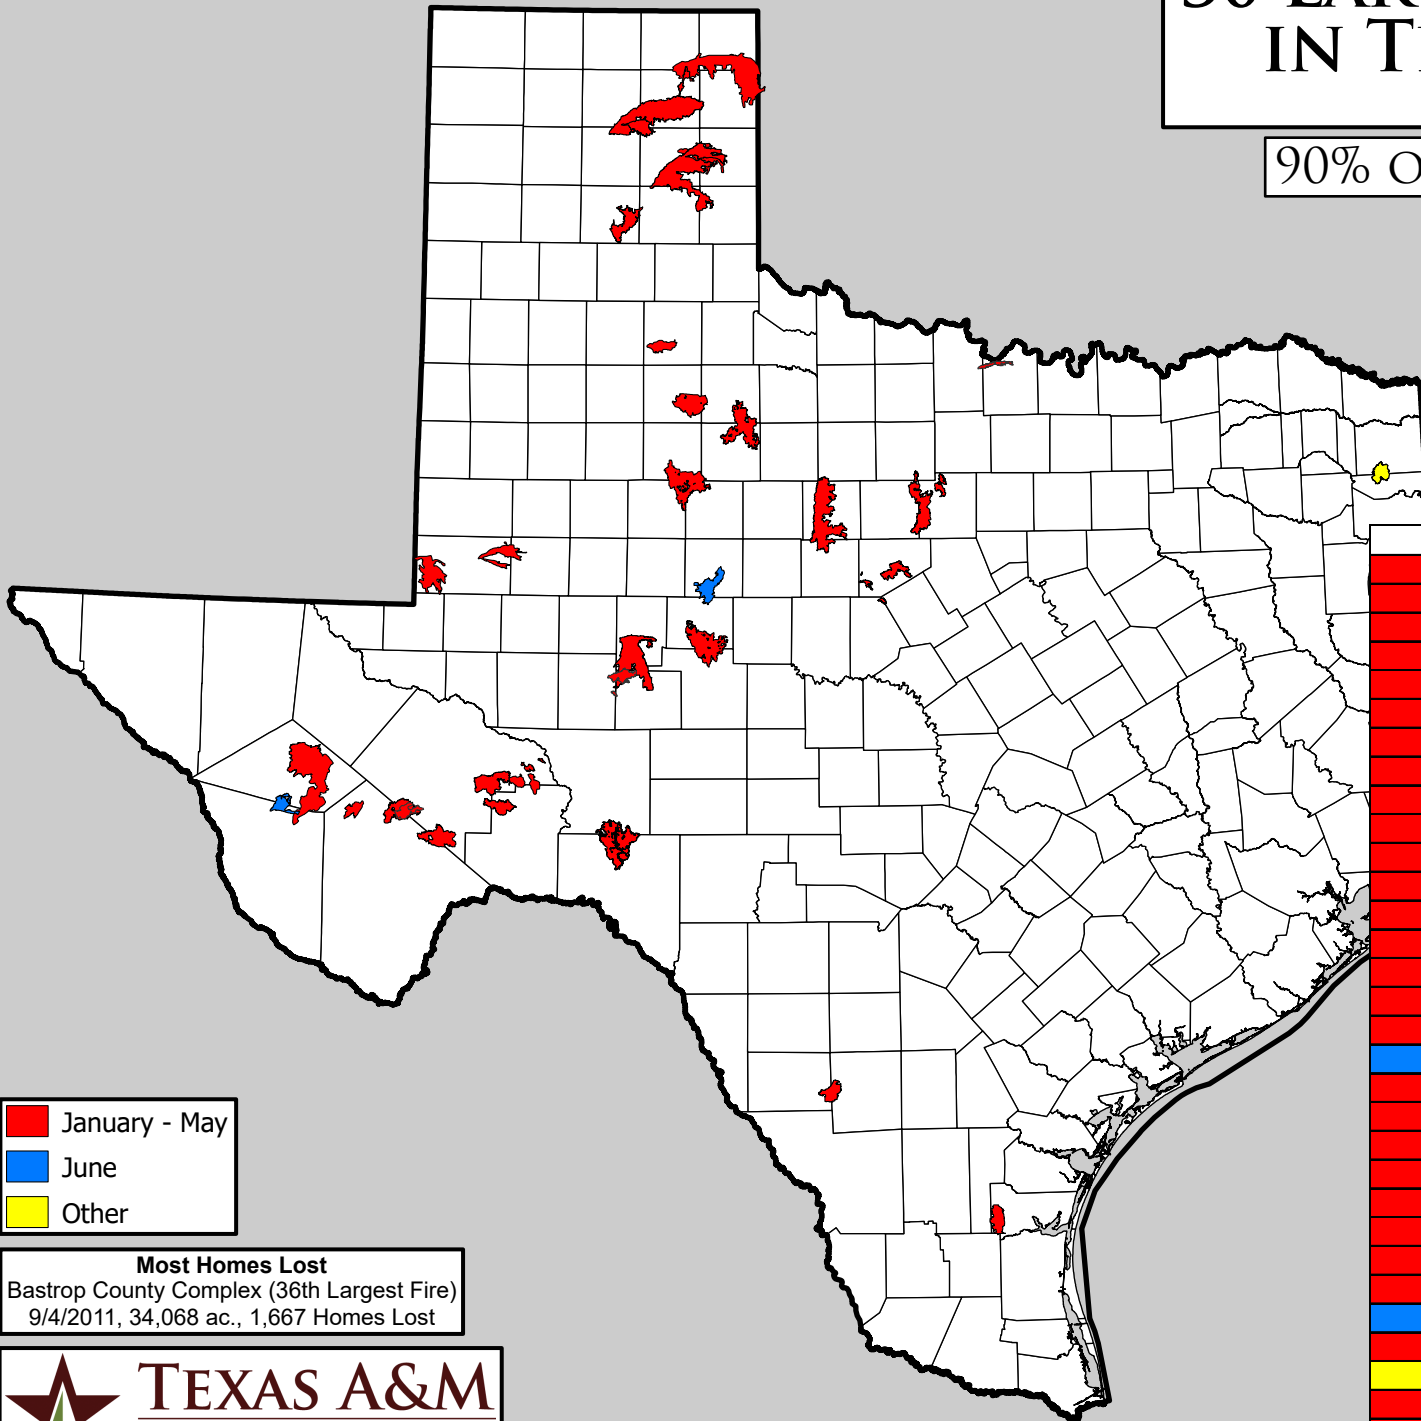

30 LARGEST WILDFIRES IN TEXAS HISTORY 1988 - 2022

90% OCCURRED JAN-MAY

■ January - May
■ June
■ Other

Most Homes Lost
 Bastrop County Complex (36th Largest Fire)
 9/4/2011, 34,068 ac., 1,667 Homes Lost

Ranking	Date	Fire Name	Acres
1	3/12/2006	East Amarillo Complex	907,245
2	3/10/1988	Big Country	366,000
3	3/6/2017	Perryton	318,156
4	4/9/2011	Rockhouse Fire	314,444
5	2/25/2008	Glass	220,000
6	4/25/2011	Deaton Cole Fire	175,000
7	4/11/2011	Cooper Mountain Ranch Fire	162,625
8	4/10/2011	Wildcat Fire	158,308
9	3/6/2017	Lefors East	135,000
10	4/9/2011	PK Complex	126,734
11	4/6/2011	Swenson Fire	122,500
12	4/30/2008	Huckabee Fire	98,168
13	5/6/2011	Dickens Complex	89,200
14	5/9/2011	Iron Mountain Fire	87,401
15	5/7/2011	Schwartz Fire	83,995
16	4/14/2011	Frying Pan Fire	80,907
17	5/8/2018	Mallard	75,530
18	6/20/2011	White Hat Fire	72,473
19	3/14/2008	322 Fire (133)	67,500
20	2/27/2011	Tom Fire	65,000
21	4/11/2011	Cannon Complex	63,427
22	3/17/2022	Eastland Complex	54,513
23	3/30/2022	Borrega	51,566
24	3/14/2008	Porter	51,400
25	5/4/2000	Cook Ranch	47,000
26	3/23/2016	Crutch	44,686
27	6/4/2008	Hughes Ranch	43,241
28	1/1/2006	Rocker B	42,110
29	9/4/2011	Bear Creek Fire	41,050
30	4/9/2011	Roper Fire	41,000
30	1/1/2006	Ringgold	41,000
30	2/27/2011	Matador West Complex Fire	41,000